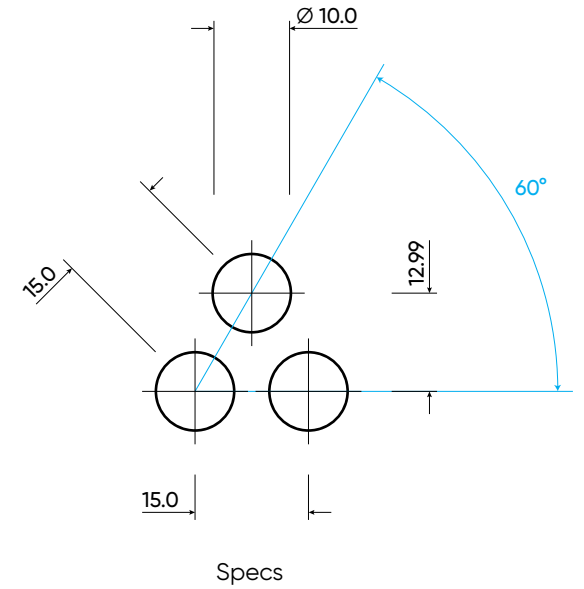

Actual Size

Profile Information	
Hole Size	Ø 10.0mm
Pitch	15.0mm
Open Area	40%