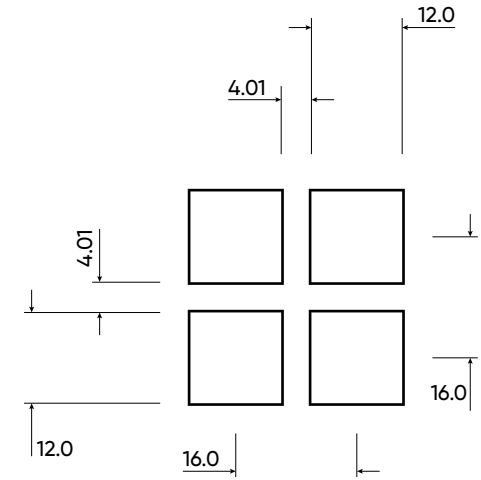

Actual Size

Specs

Victoria
P 03 8405 3609
26 Yale Drive
Epping VIC 3076

New South Wales
P 02 8292 1104
29 Broadhurst Road
Ingleburn NSW 2565

Queensland
P 07 3063 1202
2/17 Learoyd Road
Acacia Ridge QLD 4110

South Australia
P 08 7078 5922
5 Woodlands Terrace
Edwardstown SA 5039

rapidperf.com.au

Hole Size	12.0 x 12.0mm
Pitch	16.0mm
Open Area	56%