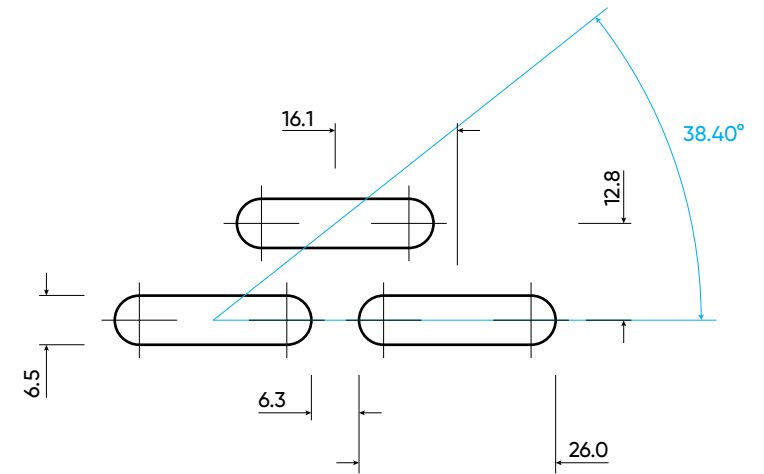

Actual Size

Specs

Victoria
P 03 8405 3609
26 Yale Drive
Epping VIC 3076

New South Wales
P 02 8292 1104
29 Broadhurst Road
Ingleburn NSW 2565

Queensland
P 07 3063 1202
2/17 Learoyd Road
Acacia Ridge QLD 4110

South Australia
P 08 7078 5922
5 Woodlands Terrace
Edwardstown SA 5039

rapidperf.com.au

Pattern	Slots
Pitch	26.0 x 6.5mm
Open Area	40%