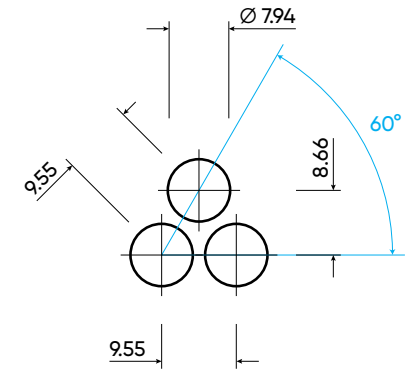

Actual Size

Specs

Victoria
 P 03 8405 3609
 26 Yale Drive
 Epping VIC 3076

New South Wales
 P 02 8292 1104
 29 Broadhurst Road
 Ingleburn NSW 2565

Queensland
 P 07 3063 1202
 2/17 Learoyd Road
 Acacia Ridge QLD 4110

South Australia
 P 08 7078 5922
 5 Woodlands Terrace
 Edwardstown SA 5039

rapidperf.com.au

Hole Size	Ø 7.94mm
Pitch	9.55mm
Open Area	62%