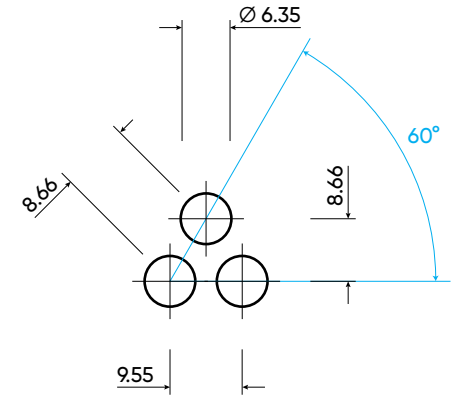

Actual Size

Specs

**Victoria**  
P 03 8405 3609  
26 Yale Drive  
Epping VIC 3076

**New South Wales**  
P 02 8292 1104  
29 Broadhurst Road  
Ingleburn NSW 2565

**Queensland**  
P 07 3063 1202  
2/17 Learoyd Road  
Acacia Ridge QLD 4110

**South Australia**  
P 08 7078 5922  
5 Woodlands Terrace  
Edwardstown SA 5039

[rapidperf.com.au](http://rapidperf.com.au)

|                  |          |
|------------------|----------|
| <b>Hole Size</b> | Ø 6.35mm |
| <b>Pitch</b>     | 9.55mm   |
| <b>Open Area</b> | 40%      |