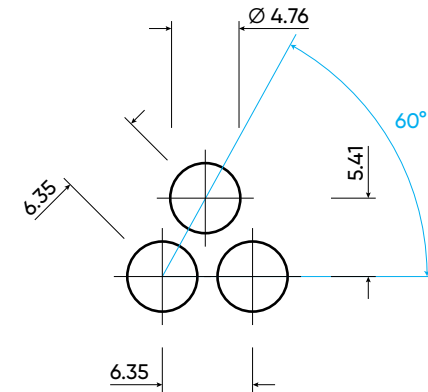

Actual Size

Specs
(Enlarged)

Victoria
P 03 8405 3609
26 Yale Drive
Epping VIC 3076

New South Wales
P 02 8292 1104
29 Broadhurst Road
Ingleburn NSW 2565

Queensland
P 07 3063 1202
2/17 Learoyd Road
Acacia Ridge QLD 4110

South Australia
P 08 7078 5922
5 Woodlands Terrace
Edwardstown SA 5039

rapidperf.com.au

Hole Size	Ø 4.76mm
Pitch	6.35mm
Open Area	51%