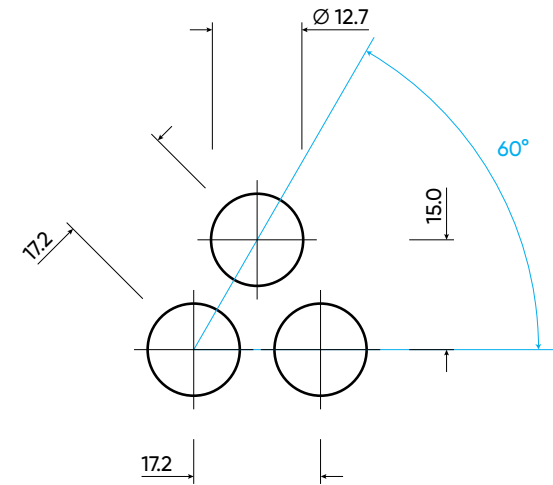

Actual Size

Specs

**Victoria**  
P 03 8405 3609  
26 Yale Drive  
Epping VIC 3076

**New South Wales**  
P 02 8292 1104  
29 Broadhurst Road  
Ingleburn NSW 2565

**Queensland**  
P 07 3063 1202  
2/17 Learoyd Road  
Acacia Ridge QLD 4110

**South Australia**  
P 08 7078 5922  
5 Woodlands Terrace  
Edwardstown SA 5039

[rapidperf.com.au](http://rapidperf.com.au)

<b>Hole Size</b>	Ø 12.7mm
<b>Pitch</b>	17.2mm
<b>Open Area</b>	49%